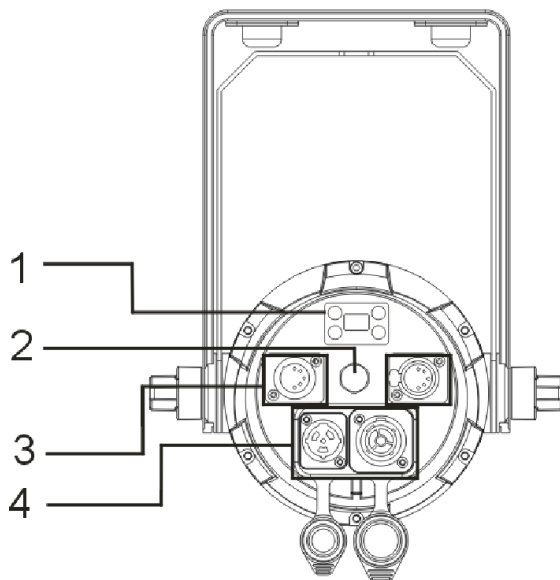

## **Specifications and Features:**

- LEDs: 150W RGBW 4in1 LEDs
- Power Consumption:150W
- DMX Channels: 11 DMX Channels
- PMW Rate: 900Hz~10000Hz
- Dimmer Curve: 4 dimmer curve mode
- 6 DMX Channels Mode: 1CH,2CH,4CH,6CH,8CH,11CH
- Control Protocol: DMX
- Support RDM
- Color: White and black
- Each LED can pixel control.
- Fan Mode: Max, Smart/Silent
- Color temperature: 3000K~7600K
- Compact and lightweight housing
- XLR Connectors: Seetronic 3pin&5pin XLR Connector
- Powercon True1 in/out
- Work mode: Auto, DMX, Master/Slaver
- With handle and safe
- Power input:110~240V,50/60Hz
- Power Consumption:150W
- Size: 307x234x247mm
- Net Weight: 3.5KG

## Product Description

- 1: Menu
- 2: Pressure valve
- 3: DMX IN/ DMX OUT
- 4: POWER IN/POWER OUT