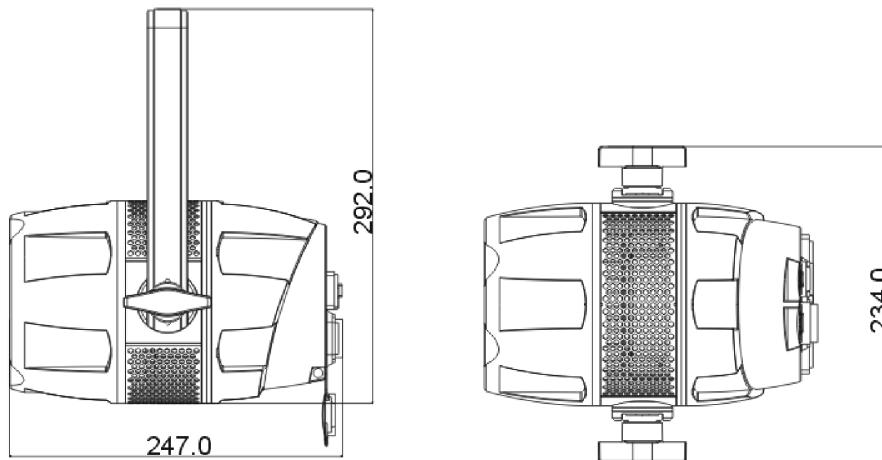

Product View