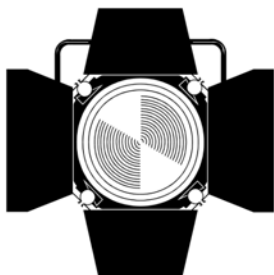

VIKING

STAGE LIGHTING

VK V3 & VK V3-MAX

User Manual

DESCRIPTION

- Retro/vintage-style LED luminaire with high tech RGBWA backlight & strobe effects;
- 8 segments inner ring RGB LEDs, 2 segments center ring warm white+amber LEDs, 1 segment back ring RGB LEDs and 8 segments outer ring RGB LEDs;
- 336 RGB, 87 warm white and 45 warm white+amber 0.8W LEDs, no ultraviolet radiation;
- Over 50,000 hours for the LED light source;
- With 4 temperature sensors to extend the LEDs life;
- AC 100-240V 50/60Hz;
- 400W power consumption for 220V;
- Aluminum & iron housing-materials, super silence fans;
- 2/7/16/51/55/64 DMX channels;
- Variable electronic strobe & 16-bit dimmer;
- DMX mode /Master-slave mode/ Standalone mode/ Auto-mode;
- PowerCon compatible AC power In/Out connectors;
- 7000 Hz LED scan rate;
- 3-pin or 5-pin DMX Input/ output;
- VK V3: H:493.5 W:462 D:265mm Weight: 8 kg
- VK V3-MAX: H:660 W:690 D:350mm Weight: 12 kg
- IP20.

DMX-512 control connection

The product has a DMX 512 input fitted with 3-pin XLR connectors. Screened cables in compliance with EIA RS-485 specifications and the following characteristics must be used for connections: